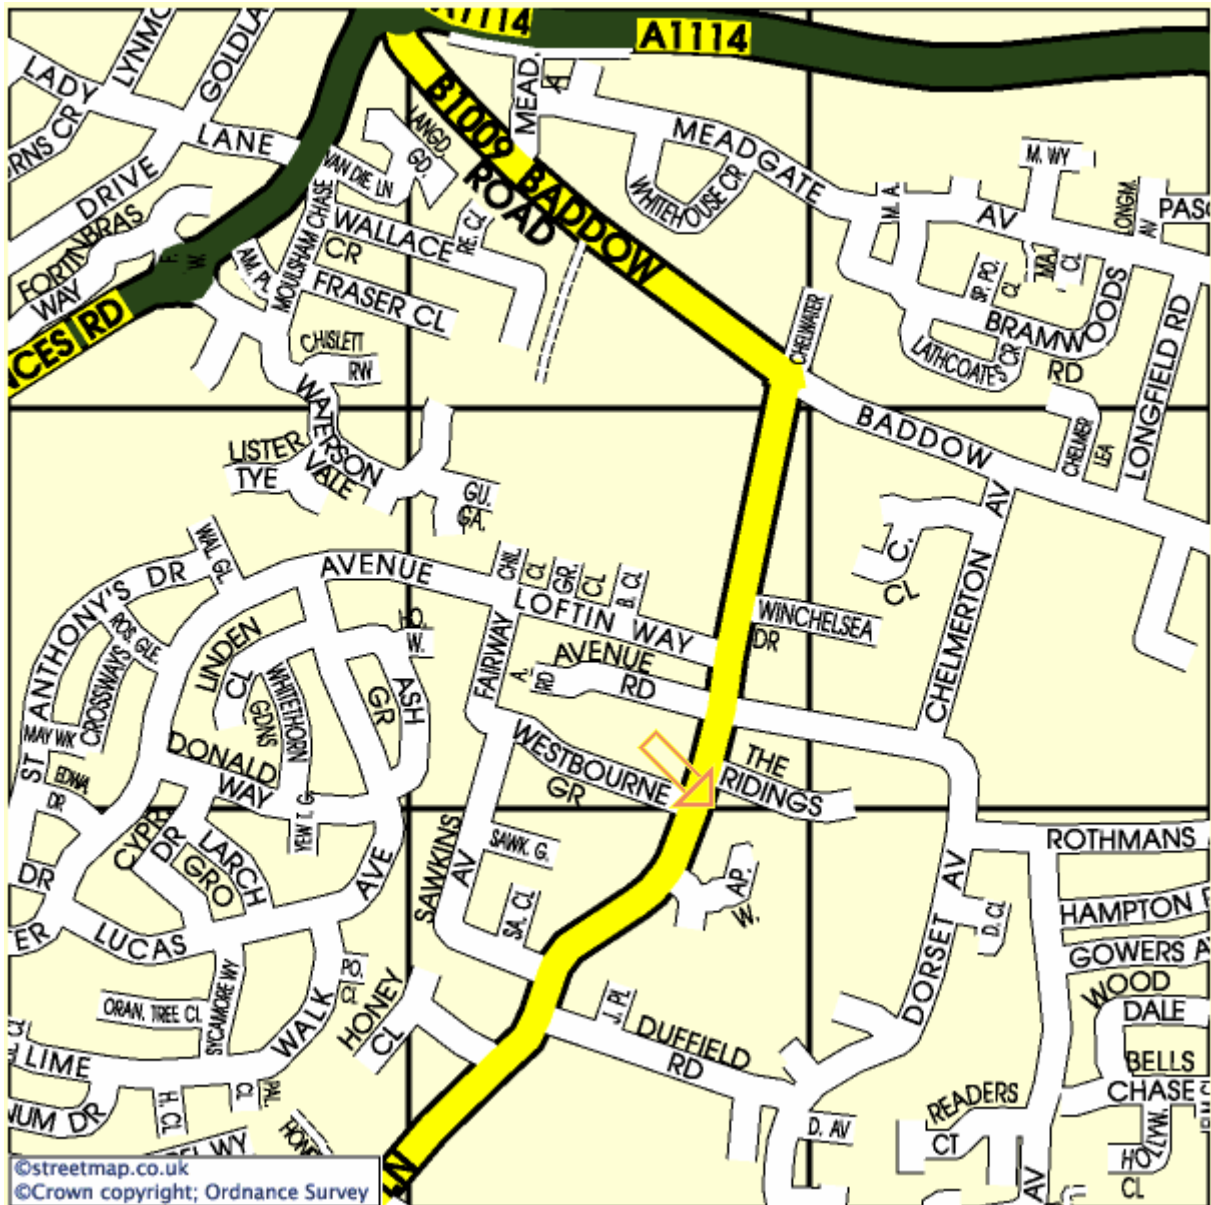

CARS Meetings

Marconi Social Club

<http://www.streetmap.co.uk/streetmap.dll?G2M?X=571880&Y=205000&A=Y&Z=1>

The Chelmsford Amateur Radio Society meet on the 1st Tuesday of each month in the Marconi Social Club, Beehive Lane, Great Baddow, Chelmsford, Essex, CM2 9RX. The doors open at 7:15pm.

The car park entrance is next to “The Ridings”.

Post Code: CM2 9RX NGR: TL718050 OS X: 571880 OS Y: 205000
Lat N51:43:03 (51.717390) Long E0:29:12 (0.486763) Locator: JO01fr